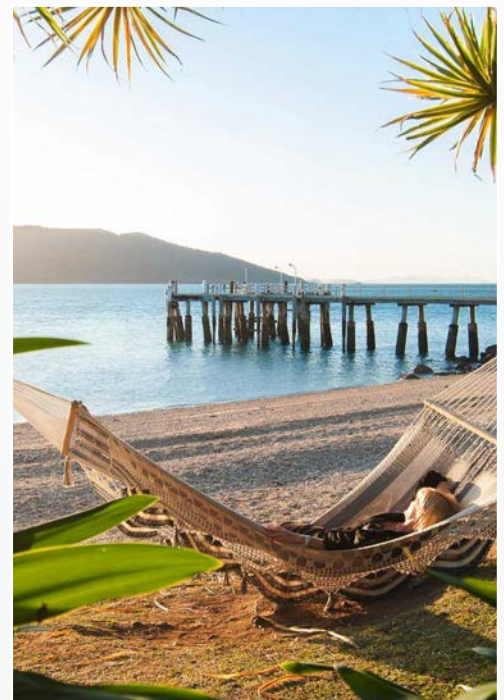

Offer ends 31 Oct 2021 unless sold out prior

* Terms & conditions: Package price is based on 2 adults in twin/double bedding and priced in Australian Dollars. Pricing is correct at the time of submission but is subject to change without notice. Blockout dates may apply during special events. Valid for travel from 16 Jan to 31 Aug 2022 and on sale until 31 Oct 2021 unless sold out prior. [^]$100 Resort Food & Beverage Credit is total per room and can only be used at selected Daydream Island restaurants. ^{^^}Free upgrade from Resort Room to Superior Pool View Room is subject to availability.