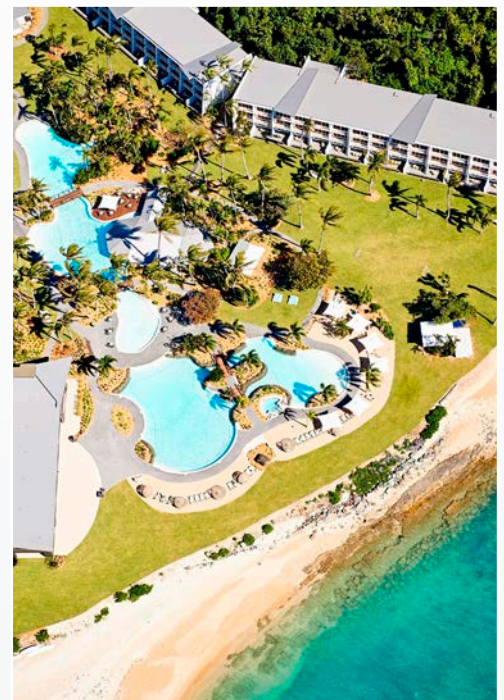

Offer ends 31 Oct 2021 unless sold out prior

* Terms & conditions: Package price is based on 2 adults & 2 children (3-12 yrs) using existing bedding, priced in Australian Dollars. Pricing is correct at time of submission but is subject to change without notice. Blockout dates may apply during special events. Valid for travel from 16 Jan to 31 Aug 2022 and on sale until 31 Oct 2021 unless sold out prior. [^]$100 Resort Food & Beverage Credit is total per room and only valid at selected Daydream Island restaurants. ^{^^}Free upgrade from Resort Room to Superior Pool View Room is subject to availability.