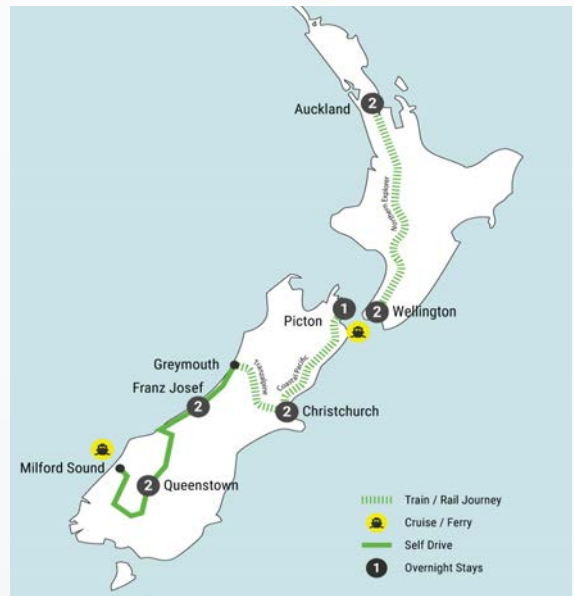

ICONIC KIWI RAIL JOURNEYS

Three Great Train Journeys

AXIS TRAVEL CENTRE
Suite 8 / 311 Glen Osmond Road,
Glenunga, 5064, South Australia.
T: 08 84331111 F: 08 84331100
E: axis@axistravel.com.au
W: www.axistravel.com.au

12 DAYS

GRAND RAIL EXPLORER

Price from
$2,499*
AUD per person
(twin share)

This once-in-a-lifetime experience will see you explore the scenic wonders of New Zealand from Queenstown to Auckland aboard three iconic train journeys. Traverse the South Island's breathtaking landscapes aboard the TranzAlpine. Journey to the top of the south along the spectacular coastline with the Coastal Pacific, cruise the Cook Strait before navigating the rugged terrain on the historic Northern Explorer.

Package Inclusions:

- 11 Nights accommodation in centrally located 3.5/4 star Hotels
- 5 Days car hire from Queenstown Airport to Greymouth Station
- Milford Sound Cruise with lunch & transfers ex Queenstown
- TranzAlpine Rail Journey from Greymouth to Christchurch
- Coastal Pacific Rail Journey from Christchurch to Picton
- Interislander Ferry Journey from Picton to Wellington
- Northern Explorer Rail Journey from Wellington to Auckland

Travel Dates & Package Pricing:

Package Start Dates	Price From
13 Dec 2021, 03 Jan 2022, 10 Jan 2022	$2,499* per person
17 Jan 2022, 14 Feb 2022, 21 Feb 2022, 28 Feb 2022, 07 Mar 2022, 14 Mar 2022	$2,529* per person

Offer ends 30 Nov 2021 unless sold out prior

Contact your local travel agent to secure your booking