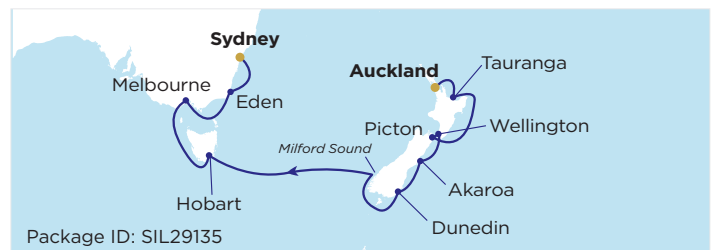

15 night holiday includes:

- Business Class airfare#
- 15 night cruise from Auckland to Sydney aboard *Silver Whisper* incl. all main meals* and entertainment whilst on board
- Transfers between airport and port in Auckland

Suite from $9,229pp*

Suite from $10,999pp*

SILVERSEA'S ALL-INCLUSIVE LIFESTYLE

- All meals onboard your cruise*
- Beverages in-suite and throughout the ship, including champagne, select wines and spirits
- One shore excursion per port per day-
- Butler service in all suites
- 24-hour dining service
- Unlimited Free WiFi^
- Included gratuities and more

AXIS TRAVEL CENTRE

Suite 8 / 311 Glen Osmond Road,
Glenunga, 5064, South Australia.

T: 08 84331111 F: 08 84331100

E: axis@axistravel.com.au

W: www.axistravel.com.au

cruiseCO
The Cruise Specialists

Axis Travel Centre is the accredited travel agency operated under Priority Portfolio Travel Pty Ltd